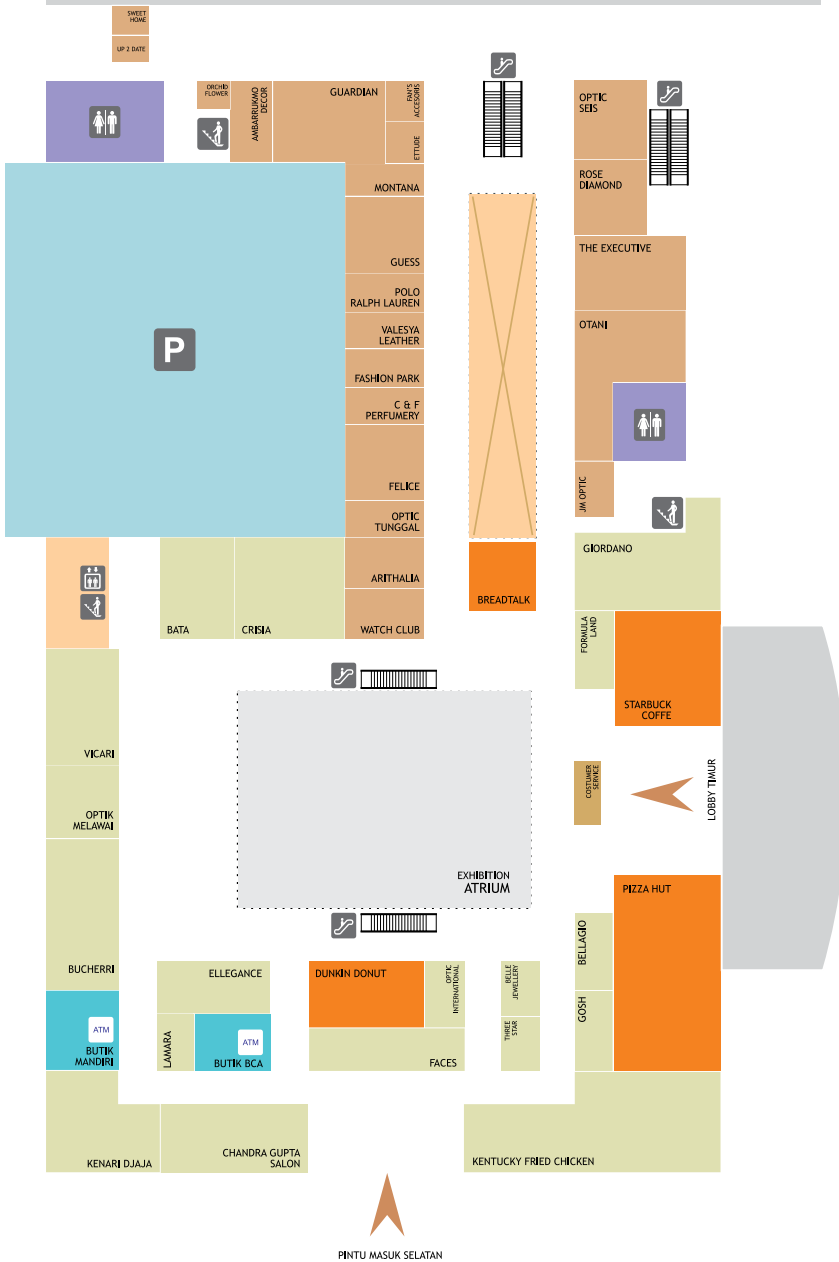

Customer Service Hotline

+62 274 4331002

Fax

+62 274 4331001

Website

www.plaza-ambarrukmo.co.id

INFO

- ATM CENTER
- TOILET PRIA / WANITA
- ESKALATOR / TRAVELATOR
- MEDICAL ROOM
- MUSHOLA
- BABY'S ROOM
- TANGGA DARURAT
- LIFT
- PARKING AREA