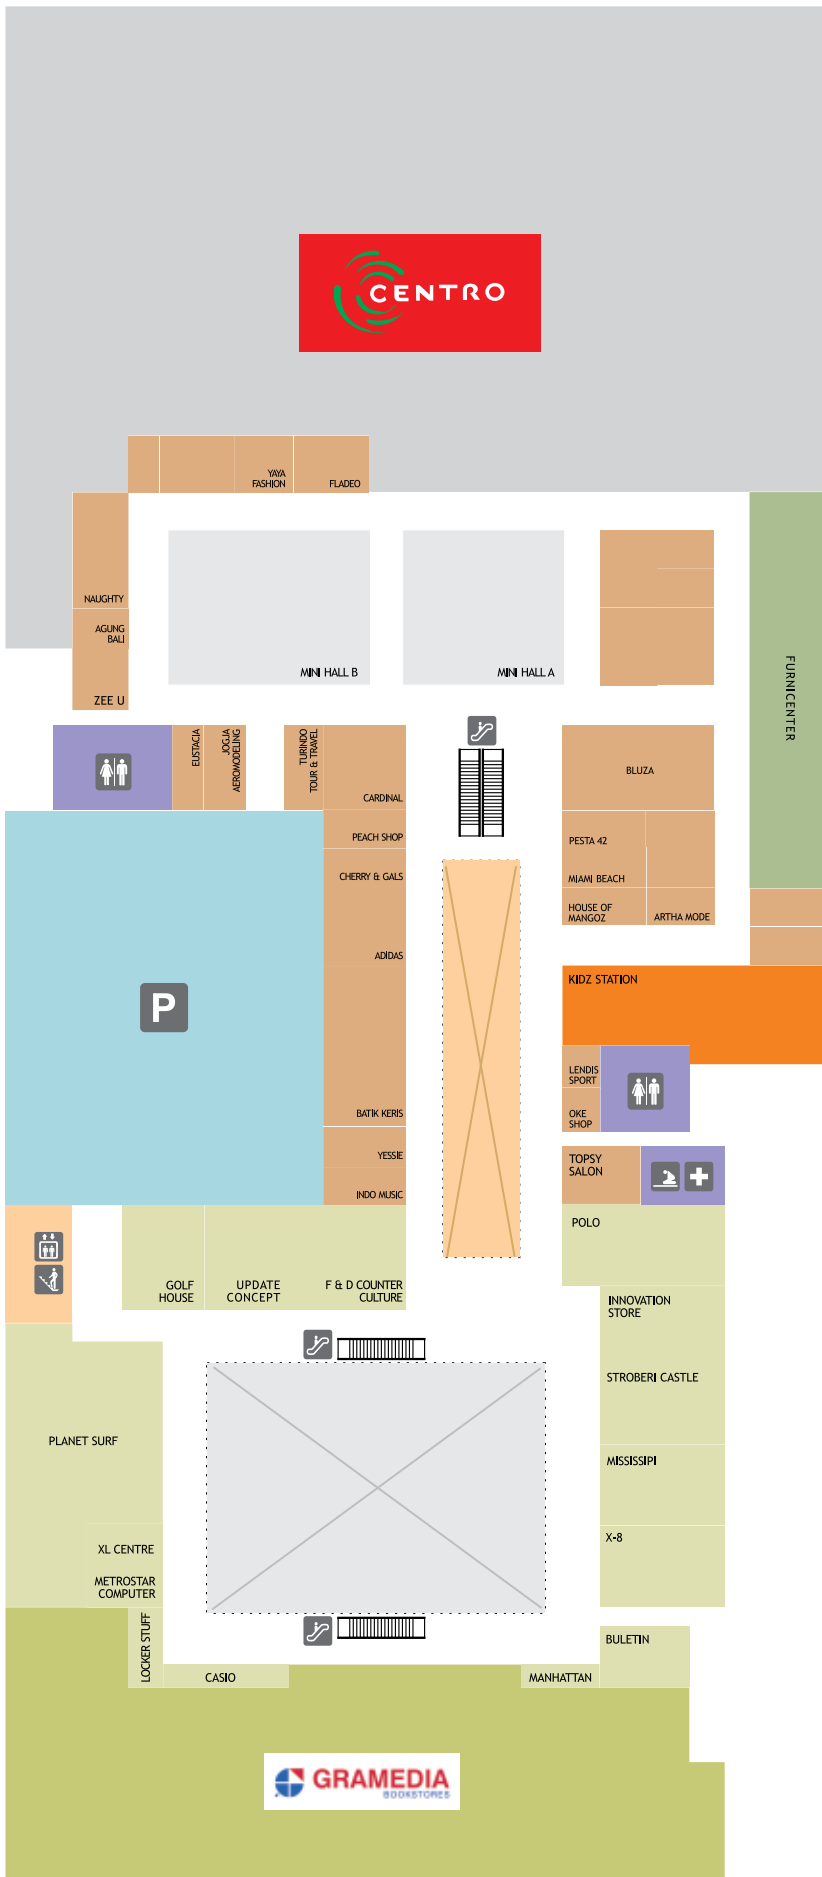

MEDICAL ROOM

MUSHOLA

BABY'S ROOM

TANGGA DARURAT

LIFT

PARKING AREA

2ND

LEVEL 2ND FLOOR

www.plaza-ambarrukmo.co.id

INFO

ATM CENTER 

TOILET PRIA / WANITA 

ESKALATOR / TRAVELATOR 

MEDICAL ROOM 

MUSHOLA 

BABY'S ROOM 